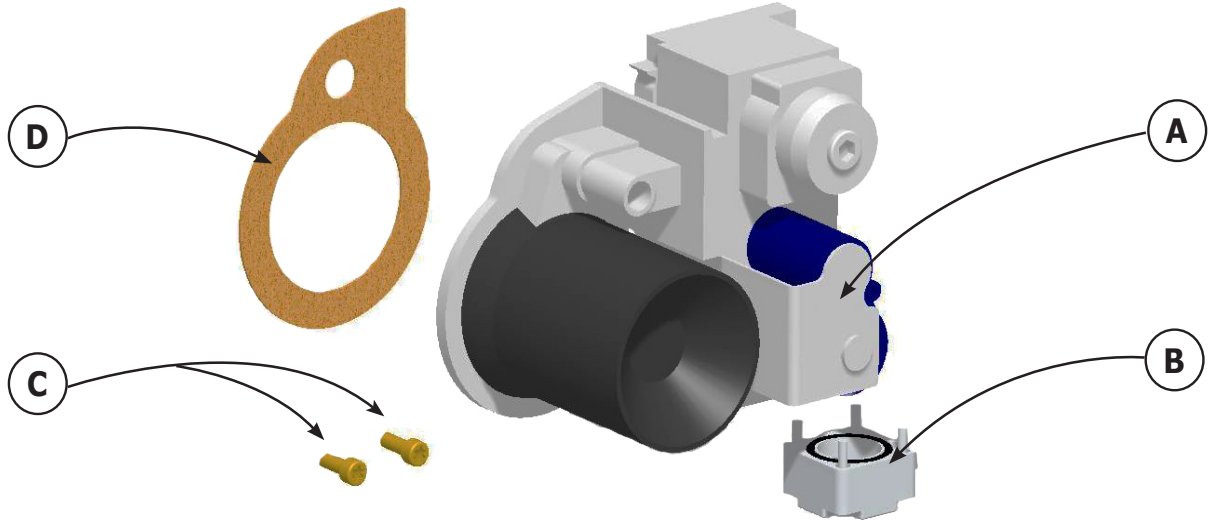

GAS VALVE KITS - 050/075/100/150/200 MBH

050 Gas Valve Kit # 550002329				
Gas Valve Kit #550002329 includes all items listed	A	Gas Valve, 050, VK4115V, Venturi Included	-	1
	B	Gas Valve Flange Kit	1235008	1
	C	Screw, T25 Torx	-	2
	D	Gasket, Cork	1250021	1
	*	Instructions	240008939	1
075 Gas Valve Kit # 550002285				
Gas Valve Kit #550002285 includes all items listed	A	Gas Valve, 075, VK4115V, Venturi Included	-	1
	B	Gas Valve Flange Kit	1235008	1
	C	Screw, T25 Torx	-	2
	D	Gasket, Cork	1250021	1
	*	Instructions	240008939	1
100 Gas Valve Kit # 550002286				
Gas Valve Kit #550002286 includes all items listed	A	Gas Valve, 100, VK4115V, Venturi Included	-	1
	B	Gas Valve Flange Kit	1235008	1
	C	Screw, T25 Torx	-	2
	D	Gasket, Cork	1250021	1
	*	Instructions	240008939	1
150 Gas Valve Kit # 550002287				
Gas Valve Kit #550002287 includes all items listed	A	Gas Valve, 150, VK4115F, Venturi Included	-	1
	B	Gas Valve Flange Kit	1235008	1
	C	Screw, T25 Torx	-	2
	D	Gasket, Cork	1250021	1
	*	Instructions	240008939	1
200 Gas Valve Kit # 550002288				
Gas Valve Kit #550002288 includes all items listed	A	Gas Valve, 200, VK4115F, Venturi Included	-	1
	B	Gas Valve Flange Kit	1235008	1
	C	Screw, T25 Torx	-	2
	D	Gasket, Cork	1250021	1
	*	Instructions	240008939	1
* Not Shown				